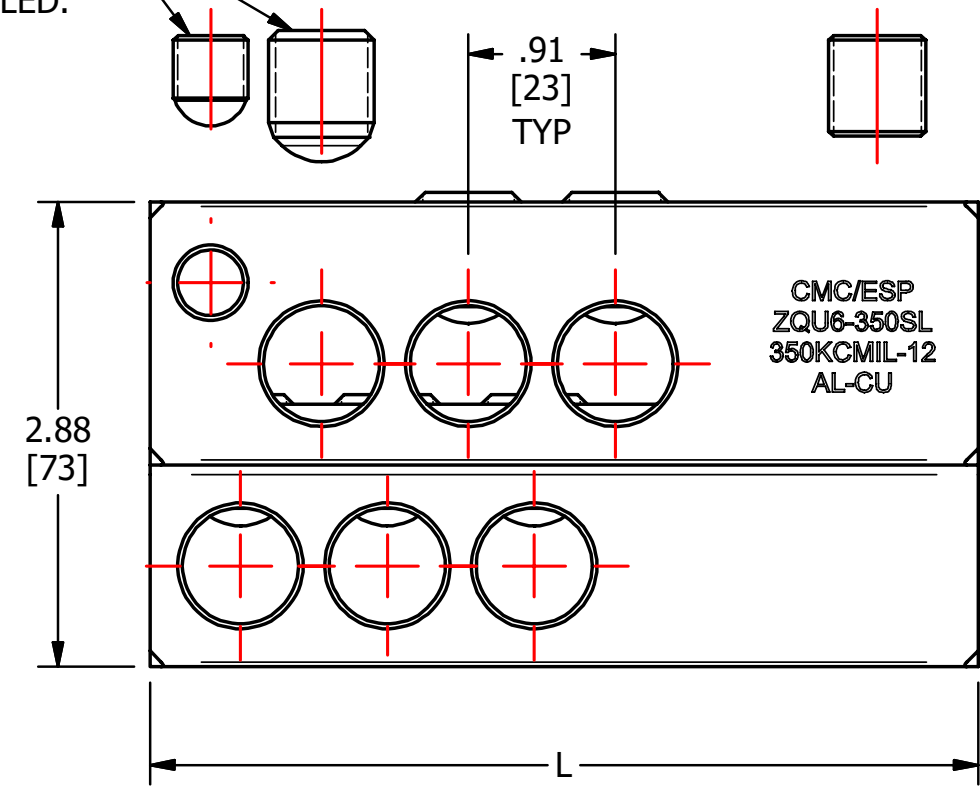

S.NO	CATALOG NUMBER	L	N
1	ZQU6-350SLR	5.13 [130]	6
2	ZQU6-350SLRI	5.13 [130]	6
3	ZQU8-350SLR	6.04 [153]	8

SCREWS ARE SUPPLIED WITH CONNECTOR AND COMES FULLY ASSEMBLED.

FINISH: CLEAR PLATE
MATERIAL: ALUMINUM

					TO ORDER CMC PRODUCTS	DRAWN BY: TS	NAME OF PART:	CAT. NO.:
					UNITED STATES 1-513-860-4455	12-16-19	STUD MOUNT CONNECTOR	SEE TABLE
					CANADA 1-800-361-6975	CHECKED BY:	DWG NO:	A
					MEXICO 011-52-722-265-4400		C58701355-S (CHARTED)	
A	NEW DRAWING CREATED		12-16-19	TS	FOR PRODUCT INFO www.cmcugs.com	DRAWING NOT TO SCALE		SHEET NO: 1 OF 1