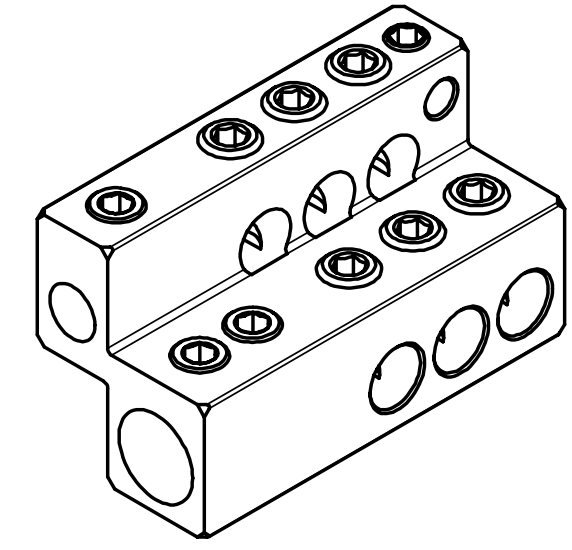

S.NO	CATALOG NUMBER	L	N
1	ZQU6-350SLR	5.13 [130]	6
2	ZQU6-350SLRI	5.13 [130]	6
3	ZQU8-350SLR	6.04 [153]	8

SCREWS ARE SUPPLIED WITH CONNECTOR AND COMES FULLY ASSEMBLED.

FINISH: CLEAR PLATE
MATERIAL: ALUMINUM

					TO ORDER CMC PRODUCTS	DRAWN BY: TS	NAME OF PART:	CAT. NO.:
					UNITED STATES 1-513-860-4455	12-16-19	STUD MOUNT CONNECTOR	SEE TABLE
					CANADA 1-800-361-6975	CHECKED BY:	DWG NO:	A
					MEXICO 011-52-722-265-4400		C58701355-S (CHARTED)	
A	NEW DRAWING CREATED		12-16-19	TS	FOR PRODUCT INFO www.cmcugs.com	DRAWING NOT TO SCALE		SHEET NO: 1 OF 1