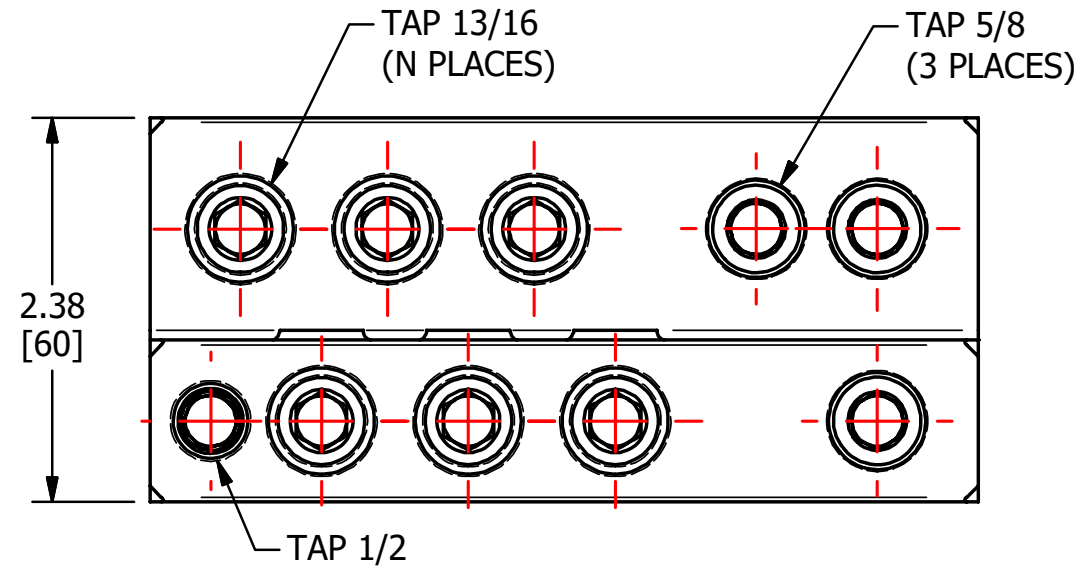

S.NO	CATALOG NUMBER	L	N
1	ZQU6-350SLR	5.13 [130]	6
2	ZQU6-350SLRI	5.13 [130]	6
3	ZQU8-350SLR	6.04 [153]	8

SCREWS ARE SUPPLIED WITH CONNECTOR AND COMES FULLY ASSEMBLED.

FINISH: CLEAR PLATE
MATERIAL: ALUMINUM

					TO ORDER CMC PRODUCTS	DRAWN BY: TS	NAME OF PART:	CAT. NO.:
					UNITED STATES 1-513-860-4455	12-16-19	STUD MOUNT CONNECTOR	SEE TABLE
					CANADA 1-800-361-6975	CHECKED BY:	DWG NO:	A
					MEXICO 011-52-722-265-4400		C58701355-S (CHARTED)	
A	NEW DRAWING CREATED		12-16-19	TS	FOR PRODUCT INFO www.cmcugs.com	DRAWING NOT TO SCALE		SHEET NO: 1 OF 1